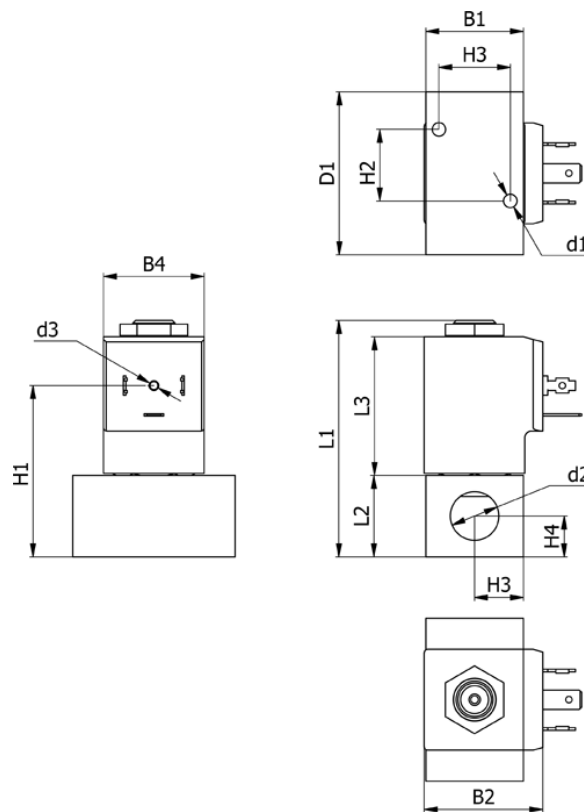

# Data Sheet

Article number: 588U2D180BB0611

Description: Solenoid valve type U2D180.BB0.611 2/2 NC  
24 VAC 50HZ orifice 8,0 housing in Brass Inlet port G3/8"

## Measures

B1 = 30	H1 = 52.5	Orifice = 8
B2 = 36	H2 = 22	Valve function = 2/2 NC
B4 = 31	H3 = 22	Voltage = 24 VAC 50HZ
d1 = M5x10	H4 = 11	
D1 = 55	H5 = 15	
d2 = G3/8"	L1 = 72.6	
d3 = M3x4	L2 = 25	
Flow = 16	L3 = 42.5	